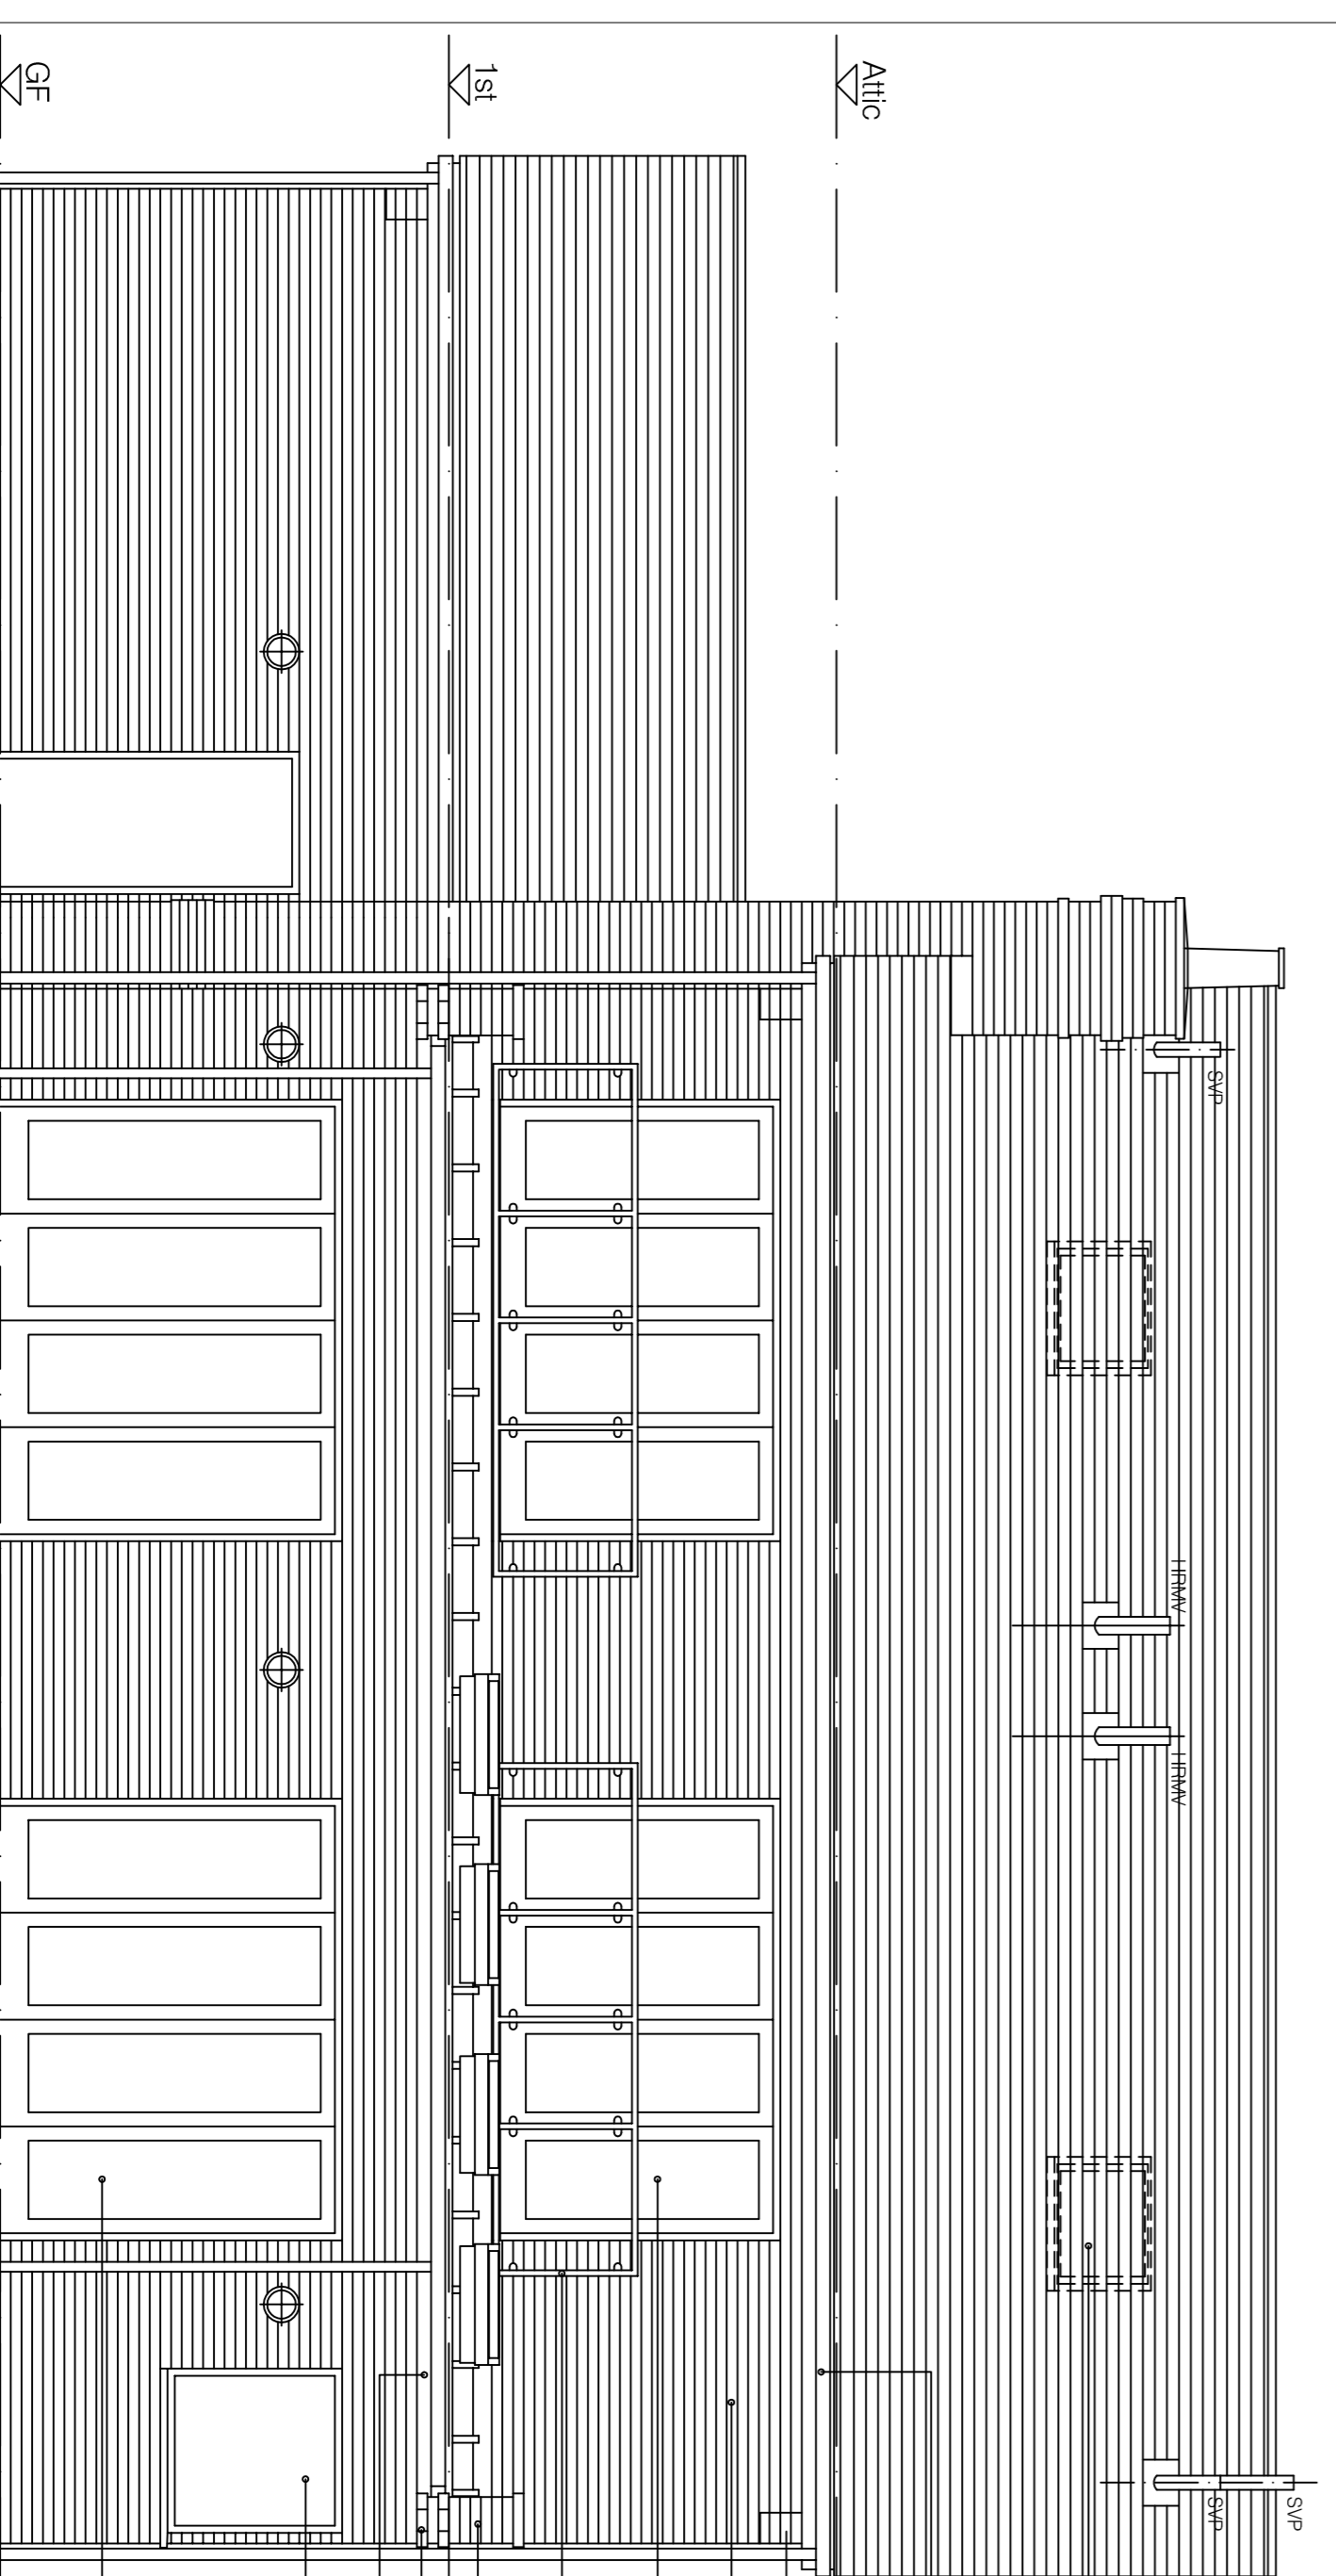

REAR ELEVATION